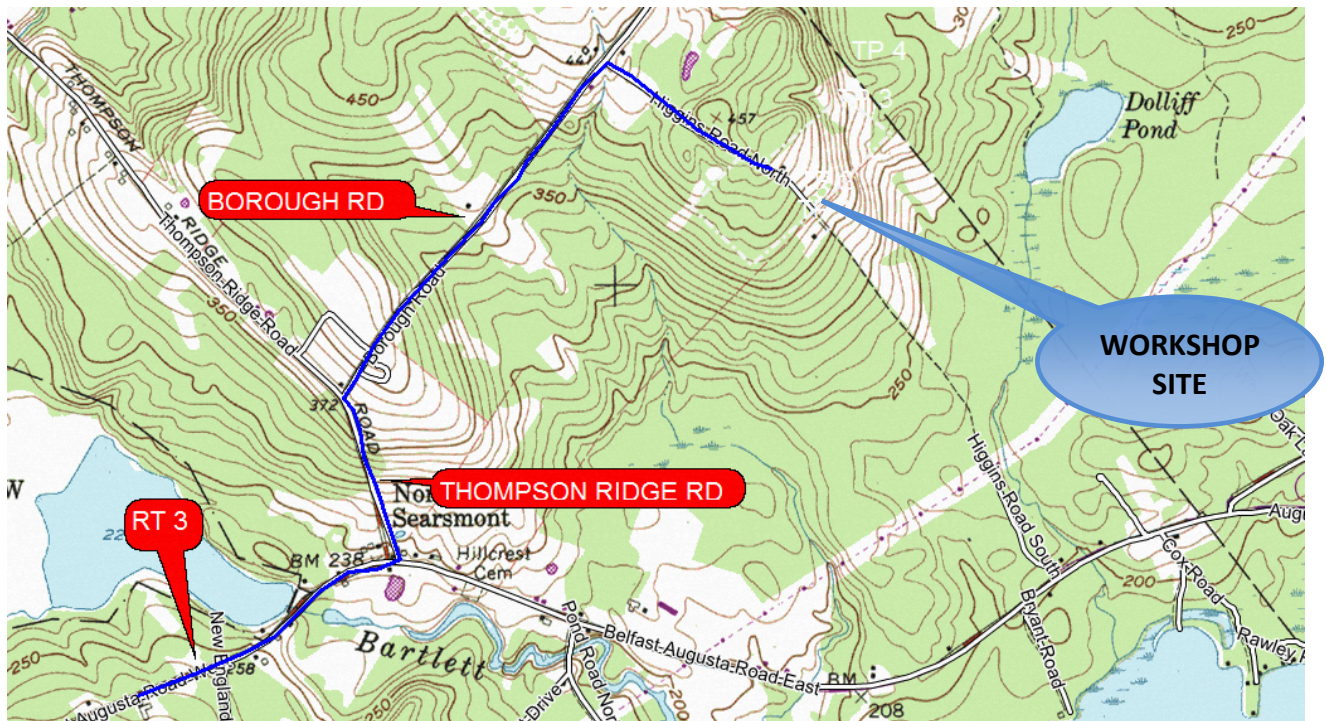

DIRECTIONS TO MAPSS 2017 SUMMER WORKSHOP SITE HIGGINS ROAD NORTH

When approaching from the west, look for the Thompson Ridge Road which will be about a half mile after the New England Road. Turn north (left) for about 0.5 mile, then turn right (northeast) onto the Borough Road. Proceed about 0.7 mile and then turn right (southeast) on the Higgins Road North. Continue down this gravel road until you see an open field with a barn on the left with the sign 'Over The Hill Farm'. Parking will be along the driveway.

MAPSS 2017 SUMMER WORKSHOP DETAIL MAP

© 2008-2017 Terra