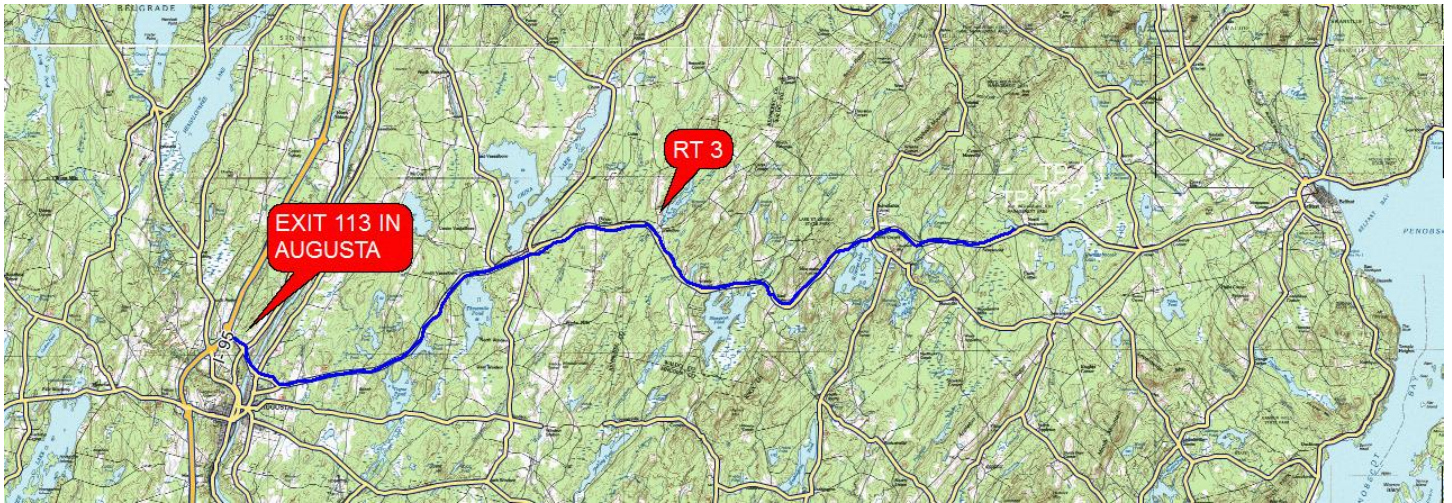

DIRECTIONS TO MAPSS 2017 SUMMER WORKSHOP SITE HIGGINS ROAD NORTH

When approaching from the west, look for the Thompson Ridge Road which will be about a half mile after the New England Road. Turn north (left) for about 0.5 mile, then turn right (northeast) onto the Borough Road. Proceed about 0.7 mile and then turn right (southeast) on the Higgins Road North. Continue down this gravel road until you see an open field with a barn on the left with the sign 'Over The Hill Farm'. Parking will be along the driveway.